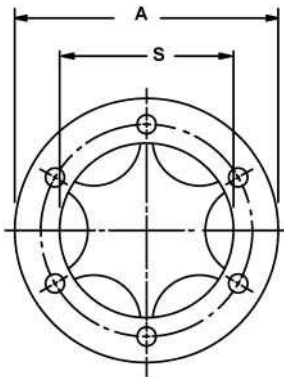

## OIL LEVEL SIGHT PLUG TYPE SKE PLASTIC

PART NO.	THREAD	A	S
SKE M12	M 12 x 1.0	20 mm	6 mm
SKE M16	M 16 x 1.5	24 mm	9 mm
SKE M20	M 20 x 1.5	28 mm	12 mm
SKE M24	M 24 x 1.5	35 mm	16 mm
SKE M26	M 26 x 1.5	35 mm	16 mm
SKE M27	M 27 x 1.5	35 mm	16 mm
SKE M30	M 30 x 1.5	37 mm	20 mm
SKE M33	M 33 x 1.5	40 mm	22 mm
SKE M35	M 35 x 1.5	45 mm	25 mm
SKE M42	M 42 x 1.5	50 mm	28 mm
SKE M48	M 48 x 1.5	63 mm	33 mm
SKE M60	M 60 x 2.0	70 mm	43 mm

## OIL LEVEL SIGHT PLUG TYPE SKA PLASTIC

PART NO.	A	S	HOLES
SKA 48	48 mm	24 mm	4 x Ø 5.0 mm
SKA 70	70 mm	45 mm	6 x Ø 5.0 mm
SKA 98	98 mm	66 mm	6 x Ø 6.5 mm
SKA 128	128 mm	98 mm	6 x Ø 6.5 mm
SKA 170	170 mm	138 mm	6 x Ø 7.0 mm

## OIL LEVEL SIGHT WINDOW TYPE ST PLASTIC

PART NO.	OIL GLASS	OUTSIDE DIM.	HOLES
ST 33.5 x 13	33.5 x 13 mm	61 x 31 mm	4 x Ø 4.2 mm
ST 54 x 13	54 x 13 mm	81 x 31 mm	6 x Ø 4.2 mm
ST 74 x 13	74 x 13 mm	101 x 31 mm	6 x Ø 4.2 mm
ST 99 x 13	99 x 13 mm	127 x 31 mm	6 x Ø 4.2 mm

## OIL LEVEL SIGHT WINDOW TYPE SR ALUMINUM WITH PLASTIC SIGHT

PART NO.	OIL GLASS	OUTSIDE DIM.	HOLES
SR 39 x 18	39 x 18 mm	60 x 45 mm	4 x Ø 5.5 mm
SR 59 x 18	59 x 18 mm	80 x 45 mm	4 x Ø 5.5 mm
SR 79 x 18	79 x 18 mm	100 x 45 mm	6 x Ø 5.5 mm
SR 104 x 18	104 x 18 mm	125 x 45 mm	6 x Ø 5.5 mm
SR 139 x 18	139 x 18 mm	160 x 45 mm	8 x Ø 5.5 mm
SR 179 x 18	179 x 18 mm	200 x 45 mm	10 x Ø 5.5 mm
SR 229 x 18	229 x 18 mm	250 x 45 mm	12 x Ø 5.5 mm