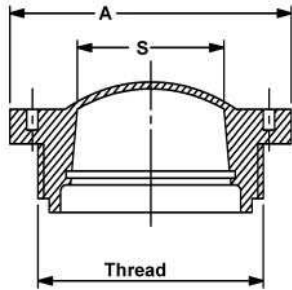

## OIL LEVEL SIGHT PLUG TYPE SKE PLASTIC

PART NO.	THREAD	A	S
SKE M12	M 12 x 1.0	20 mm	6 mm
SKE M16	M 16 x 1.5	24 mm	9 mm
SKE M20	M 20 x 1.5	28 mm	12 mm
SKE M24	M 24 x 1.5	35 mm	16 mm
SKE M26	M 26 x 1.5	35 mm	16 mm
SKE M27	M 27 x 1.5	35 mm	16 mm
SKE M30	M 30 x 1.5	37 mm	20 mm
SKE M33	M 33 x 1.5	40 mm	22 mm
SKE M35	M 35 x 1.5	45 mm	25 mm
SKE M42	M 42 x 1.5	50 mm	28 mm
SKE M48	M 48 x 1.5	63 mm	33 mm
SKE M60	M 60 x 2.0	70 mm	43 mm

## OIL LEVEL SIGHT PLUG TYPE SKA PLASTIC

PART NO.	A	S	HOLES
SKA 48	48 mm	24 mm	4 x Ø 5.0 mm
SKA 70	70 mm	45 mm	6 x Ø 5.0 mm
SKA 98	98 mm	66 mm	6 x Ø 6.5 mm
SKA 128	128 mm	98 mm	6 x Ø 6.5 mm
SKA 170	170 mm	138 mm	6 x Ø 7.0 mm

## OIL LEVEL SIGHT WINDOW TYPE ST PLASTIC

PART NO.	OIL GLASS	OUTSIDE DIM.	HOLES
ST 33.5 x 13	33.5 x 13 mm	61 x 31 mm	4 x Ø 4.2 mm
ST 54 x 13	54 x 13 mm	81 x 31 mm	6 x Ø 4.2 mm
ST 74 x 13	74 x 13 mm	101 x 31 mm	6 x Ø 4.2 mm
ST 99 x 13	99 x 13 mm	127 x 31 mm	6 x Ø 4.2 mm

## OIL LEVEL SIGHT WINDOW TYPE SR ALUMINUM WITH PLASTIC SIGHT

PART NO.	OIL GLASS	OUTSIDE DIM.	HOLES
SR 39 x 18	39 x 18 mm	60 x 45 mm	4 x Ø 5.5 mm
SR 59 x 18	59 x 18 mm	80 x 45 mm	4 x Ø 5.5 mm
SR 79 x 18	79 x 18 mm	100 x 45 mm	6 x Ø 5.5 mm
SR 104 x 18	104 x 18 mm	125 x 45 mm	6 x Ø 5.5 mm
SR 139 x 18	139 x 18 mm	160 x 45 mm	8 x Ø 5.5 mm
SR 179 x 18	179 x 18 mm	200 x 45 mm	10 x Ø 5.5 mm
SR 229 x 18	229 x 18 mm	250 x 45 mm	12 x Ø 5.5 mm